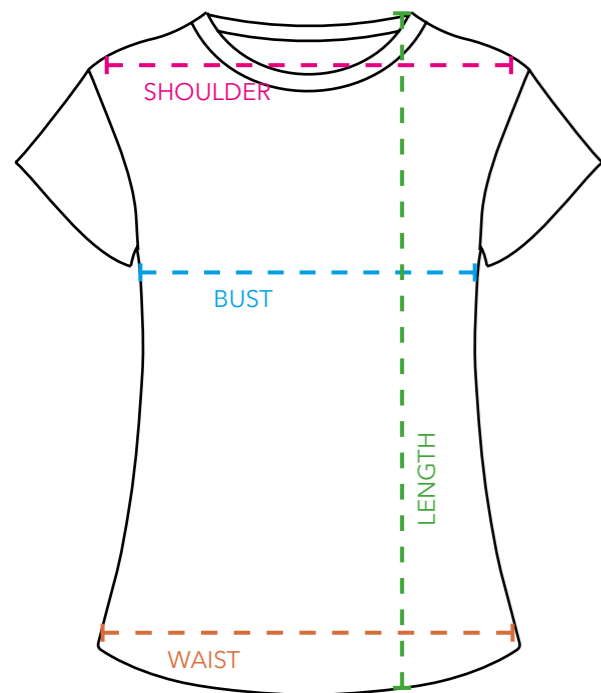

TRUE FIT - SIZE GUIDE WOMEN

MUON PERFORMANCE WEAR COLLECTION

WOMEN'S ACTIVE T-SHIRT

SIZE	LENGTH (CM)	BUST (CM)	SHOULDER (CM)	WAIST (CM)
XS	62	40	38	43
S	63	42	39	45
M	64	45	41	49
L	66	50	44	54
XL	67	52	46	56